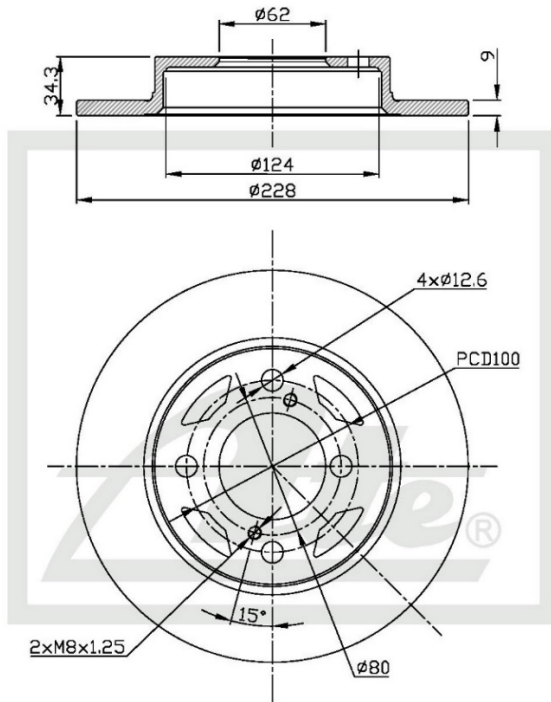

109.0184

NEW PART NUMBER

Drawing

MIN. THK. 8MM

Details of New Part

Brake Disc - Rear

Product Dimensions

Diameter - 228mm

Thickness - 9mm

Height - 34.3mm

PCD - 100mm

Spigot - 62mm

Package Dimensions

Weight - 3000g

L - 248mm

W - 248mm